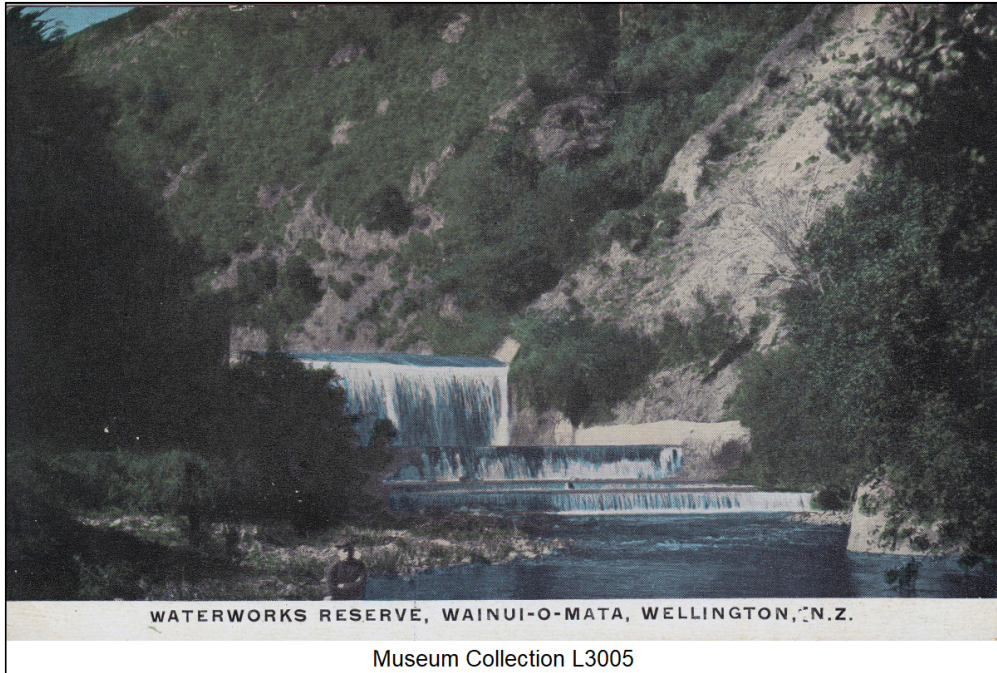

Wainuiomata Historical Museum

PO Box 43 220, Wainuiomata 5014

Waterworks Reserve, Wainui-o-Mata, Wellington

WATERWORKS RESERVE, WAINUI-O-MATA, WELLINGTON, N.Z.

Museum Collection L3005

Fergusson Limited